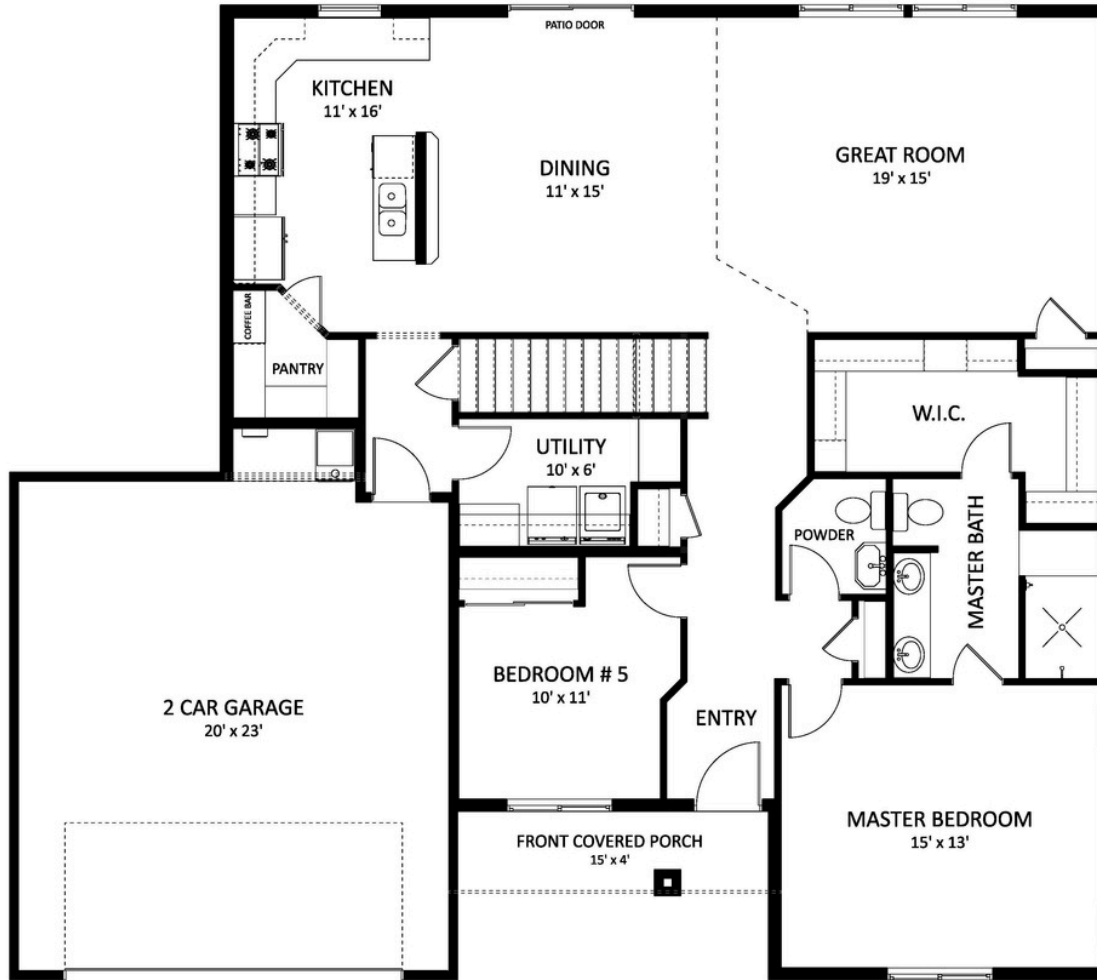

ST MARIES

2326 SQ FT.

5 BDRM - 2.5 BATH

MAIN FLOOR

SECOND FLOOR

(DEPICTED ROOM SIZES ARE APPROXIMATE)