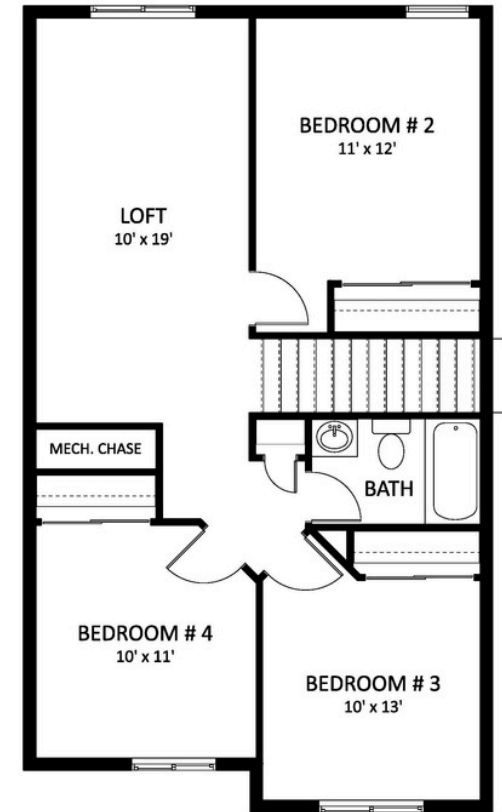

ST MARIES

2326 SQ FT.

5 BDRM - 2.5 BATH

MAIN FLOOR

SECOND FLOOR

(DEPICTED ROOM SIZES ARE APPROXIMATE)